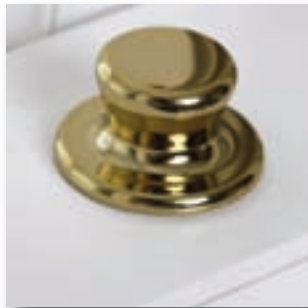

th a beautiful finish

Child safety restrictors as standard

Restricts the opening of the bottom sash to 120mm, includes override facility.

Handles/key operated lock

White as standard, gold and chrome optional. Two locks fitted to windows over 1m wide.

High quality hardware

High quality balance weights and hardware are fixed to integral reinforcements for reliable and smooth opening time after time.

Architraves

Matching architraves for a professional finish.